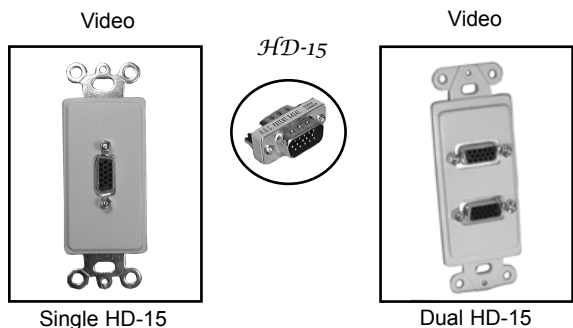

HDTV DESIGNER STYLE WALL PLATES

All wall plates have bulkhead jacks for easy plug & play installation. Philmore offers a large selection of custom design wall plates to meet your Audio & Video installation needs. All mounting hardware included. Choices of White & Ivory colors.

HD-15 (High Density 15 pin) Feed Thru Jacks

Single HD-15

Dual HD-15

No. 75-1015 - White
No. 75-5015 - Ivory

No. 75-1017 - White
No. 75-5017 - Ivory

HD-15 With Feed -Thru RCA Jacks

HD-15 + (1) RCA
(Orange)

HD-15 + (2) RCA
(Red + White)

No. 75-1019 - White
No. 75-5019 - Ivory

No. 75-1027 - White
No. 75-5027 - Ivory

HD-15 With "F" & RCA Feed-Thru Jacks

HD-15 + (1) "F"

HD-15 + (2) "F"

No. 75-1319 - White
No. 75-5319 - Ivory

No. 75-1327 - White
No. 75-5327 - Ivory