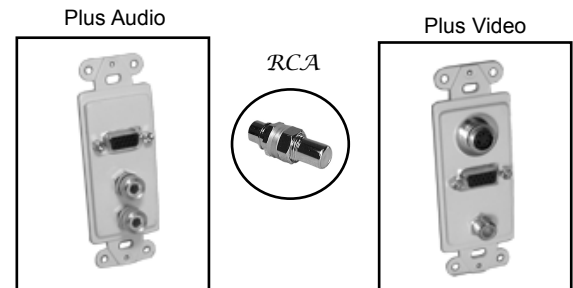

HD-15 + (2) Binding Post
(Red & White)

HD-15 + S-VHS + "F"

No. 75-1417 - White
No. 75-5417 - Ivory

No. 75-1427 - White
No. 75-5427 - Ivory