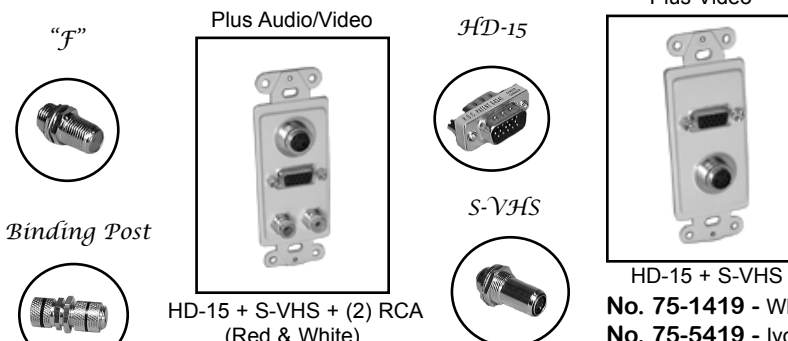

HD-15 With S-VHS

HD-15 + S-VHS + (2) RCA
(Red & White)

HD-15 + S-VHS

No. 75-1437 - White
No. 75-5437 - Ivory

No. 75-1419 - White
No. 75-5419 - Ivory