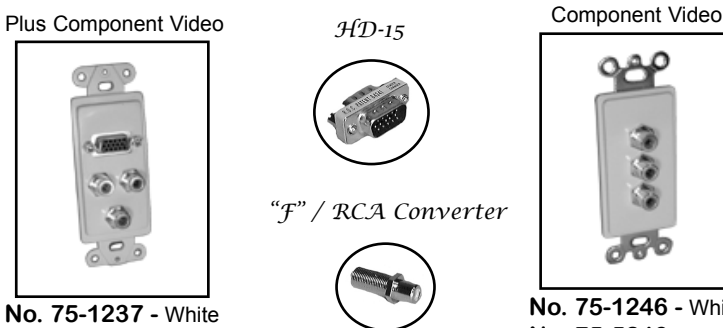

HD-15 + (1) "F" + (2) RCA
(Red & White)

HD-15 + (1) "F" + (1) RCA
(Orange)

No. 75-1337 - White
No. 75-5337 - Ivory

No. 75-1339 - White
No. 75-5339 - Ivory

HD-15 With "F" / RCA Feed-Thru Jack

(3) "F" / RCA Feed-Thru converter (Red, Blue & Green)