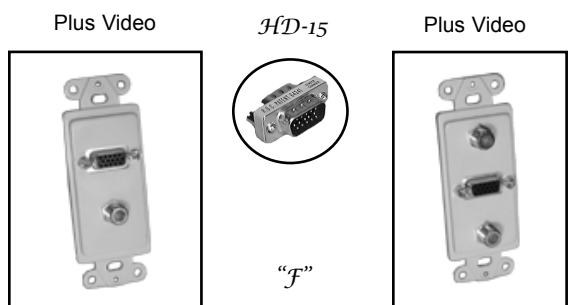

HDTV DESIGNER STYLE WALL PLATES

All wall plates have bulkhead jacks for easy plug & play installation. Philmore offers a large selection of custom design wall plates to meet your Audio & Video installation needs. All mounting hardware included. Choices of White & Ivory colors.

HD-15 (High Density 15 pin) Feed Thru Jacks

Single HD-15

Dual HD-15

No. 75-1015 - White
No. 75-5015 - Ivory

No. 75-1017 - White
No. 75-5017 - Ivory

HD-15 With Feed -Thru RCA Jacks

HD-15 + (1) RCA
(Orange)

HD-15 + (2) RCA
(Red + White)

No. 75-1019 - White
No. 75-5019 - Ivory

No. 75-1027 - White
No. 75-5027 - Ivory

HD-15 With "F" & RCA Feed-Thru Jacks

HD-15 + (1) "F"

HD-15 + (2) "F"

No. 75-1319 - White
No. 75-5319 - Ivory

No. 75-1327 - White
No. 75-5327 - Ivory