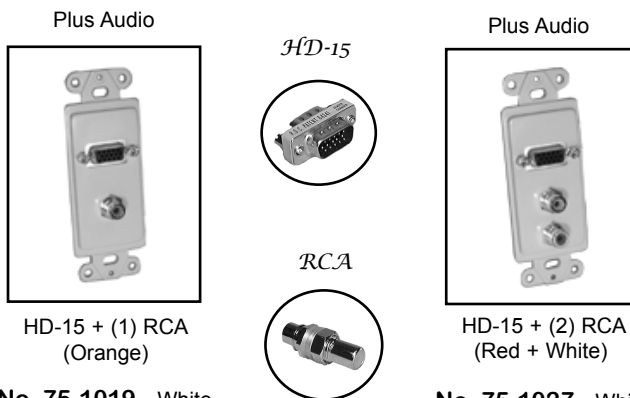

HDTV DESIGNER STYLE WALL PLATES

All wall plates have bulkhead jacks for easy plug & play installation. Philmore offers a large selection of custom design wall plates to meet your Audio & Video installation needs. All mounting hardware included. Choices of White & Ivory colors.

HD-15 (High Density 15 pin) Feed Thru Jacks

Single HD-15

Dual HD-15

No. 75-1015 - White
No. 75-5015 - Ivory

No. 75-1017 - White
No. 75-5017 - Ivory

HD-15 With Feed -Thru RCA Jacks

HD-15 + (1) RCA
(Orange)

HD-15 + (2) RCA
(Red + White)

No. 75-1019 - White
No. 75-5019 - Ivory

No. 75-1027 - White
No. 75-5027 - Ivory

HD-15 With "F" & RCA Feed-Thru Jacks

HD-15 + (1) "F"

HD-15 + (2) "F"

No. 75-1319 - White
No. 75-5319 - Ivory

No. 75-1327 - White
No. 75-5327 - Ivory

HD-15 + (3) RCA
(Yellow, White & Red)

HD-15 + (3) RCA
(Red, Blue & Green)

HD-15 + (4) RCA
(2 Red, 2 White)

No. 75-1039 - White
No. 75-5039 - Ivory

No. 75-1037 - White
No. 75-5037 - Ivory

No. 75-1047 - White
No. 75-5047 - Ivory